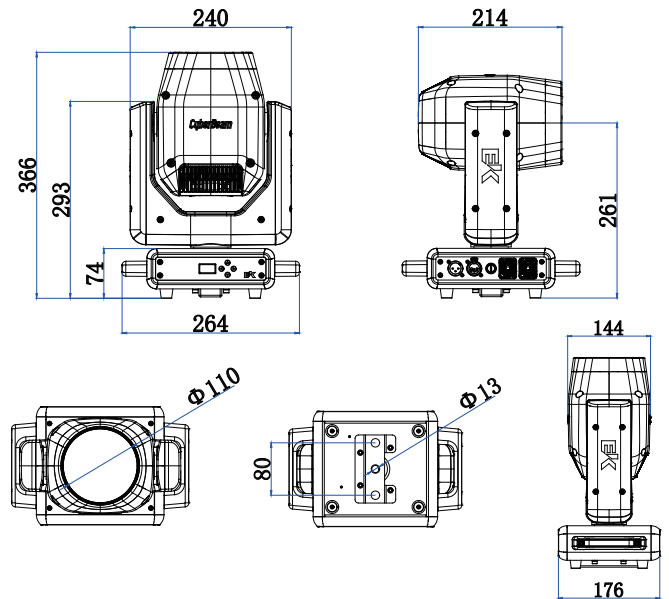

Dimensions

Included Accessories

1x Omega Bracket

PSHCAB110 - 2m TrueCon Piggy Back

SYDNEY
+61 2 9748 1122

MELBOURNE
+61 3 9681 7511

PERTH
+61 8 9248 8119

BRISBANE
+61 7 3267 3177

AUCKLAND
+64 9 869 3293