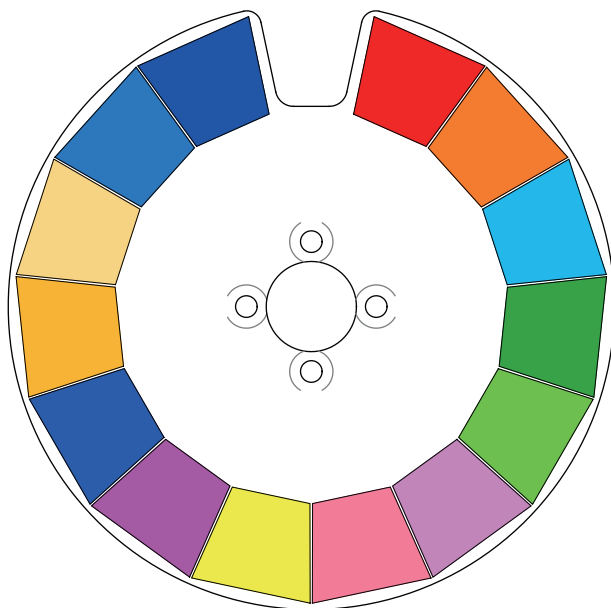

Cyber Beam

EKLMOV050

The Cyber Beam is a compact powerhouse fixture capable of producing razor-sharp beams that slice through fog, haze and strobe heavy environments. Featuring a large 110mm front lens and an ultra-tight 2.2° beam, it delivers a punchy, solid beam that outperforms expectations at just 7kg. Equipped with a fast, responsive colour wheel, an 8-facet rotating prism, and infinite pan and tilt capabilities, the Cyber Beam is built to captivate any crowd.

Cyber Beam Specifications

Optical System

Lamp Source	50W LED
Beam Angle	2.2°
CCT	7500K

Colour

1x Colour Wheel (14 filters)

Electrical Specifications

Voltage	100 – 240VAC 50/60Hz
Max Power	106W
Power Connection	True1 In/Out
Signal Connection	5pin DMX In/Out

Work Environment

Ambient Temperature	0 to 45°C
IP Rating	IP20

Photometrics

Beam Angle: 2.2°

Colours

Effects

Prism	8f Circular rotating
Frost	Light: 20°

Control System

Dimmer	0 to 100% 16bit
Pan/Tilt	Infinite pan & tilt
Cooling	Heat sink with low noise fan
Control	DMX512
Display	On-board Menu
Personality	14ch

Appearance

Size (LWH)	264 x 176 x 366mm
Weight	7.16kg
Casing	Flame-retardant nylon
Colour	Black