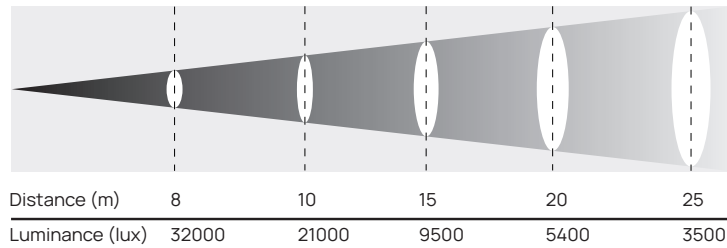

Cyber Beam

EKLMOV050

The Cyber Beam is a compact powerhouse fixture capable of producing razor-sharp beams that slice through fog, haze and strobe heavy environments. Featuring a large 110mm front lens and an ultra-tight 2.2° beam, it delivers a punchy, solid beam that outperforms expectations at just 7kg. Equipped with a fast, responsive colour wheel, an 8-facet rotating prism, and infinite pan and tilt capabilities, the Cyber Beam is built to captivate any crowd.

Cyber Beam Specifications

Optical System

Lamp Source	50W LED
Beam Angle	2.2°
CCT	7500K

Colour

1x Colour Wheel (14 filters)

Electrical Specifications

Voltage	100 – 240VAC 50/60Hz
Max Power	106W
Power Connection	True1 In/Out
Signal Connection	5pin DMX In/Out

Work Environment

Ambient Temperature	0 to 45°C
IP Rating	IP20

Photometrics

Beam Angle: 2.2°

Colours

Effects

Prism	8f Circular rotating
Frost	Light: 20°

Control System

Dimmer	0 to 100% 16bit
Pan/Tilt	Infinite pan & tilt
Cooling	Heat sink with low noise fan
Control	DMX512
Display	On-board Menu
Personality	14ch

Appearance

Size (LWH)	264 x 176 x 366mm
Weight	7.16kg
Casing	Flame-retardant nylon
Colour	Black